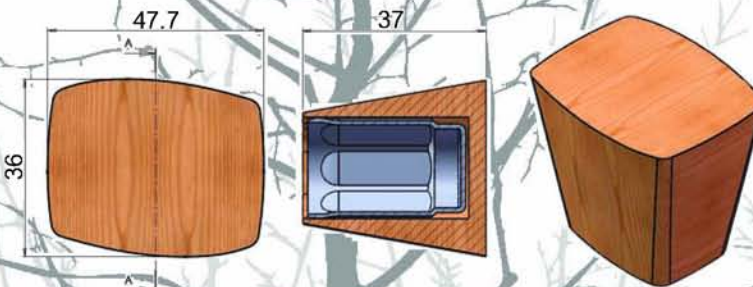

Art. nº / Item #
1542

Interior / Inner
FEA 15 for collar

Altura max. bomba / Max. pump height
30.00 mm.