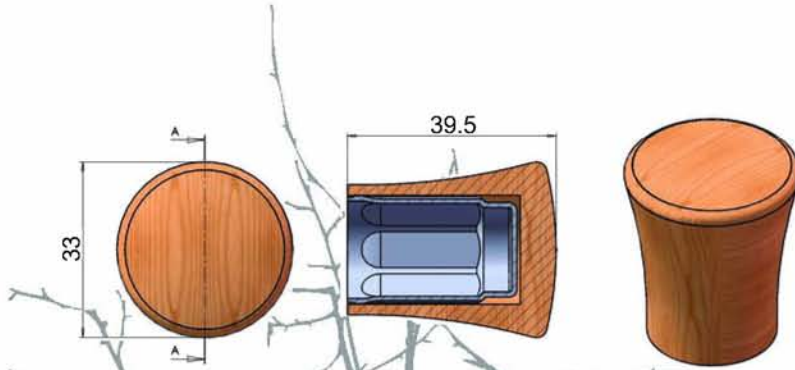

Art. nº / Item #
1544

Interior / Inner
FEA 15 for collar

Altura max. bomba / Max. pump height
30.00 mm.