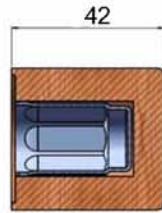

ABA Packaging Corporation

740 Blue Point Road, Holtsville, NY 11742
800-443-9799 631-758-4200
WWW.ABAPackaging.com

Art. nº / Item #
1564

Interior / Inner
FEA 15 for collar

Altura max. bomba / Max. pump height
30.00 mm.