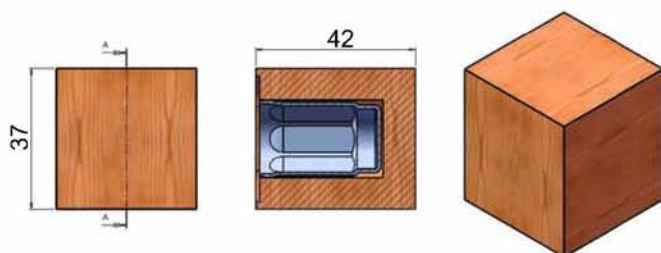

ABA Packaging Corporation

740 Blue Point Road, Holtsville, NY 11742
800-443-9799 631-758-4200
WWW.ABAPackaging.com

Art. nº / Item #
1560

Interior / Inner
FEA 15 for collar

Altura max. bomba / Max. pump height
30.00 mm.