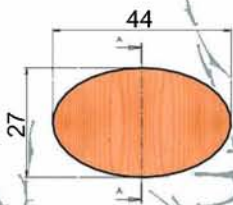

ABA Packaging Corporation

740 Blue Point Road, Holtsville, NY 11742
800-443-9799 631-758-4200
WWW.ABAPackaging.com

Art. nº / Item #
1580

Interior / Inner
FEA 15 for collar

Altura max. bomba / Max. pump height
23.50 mm.