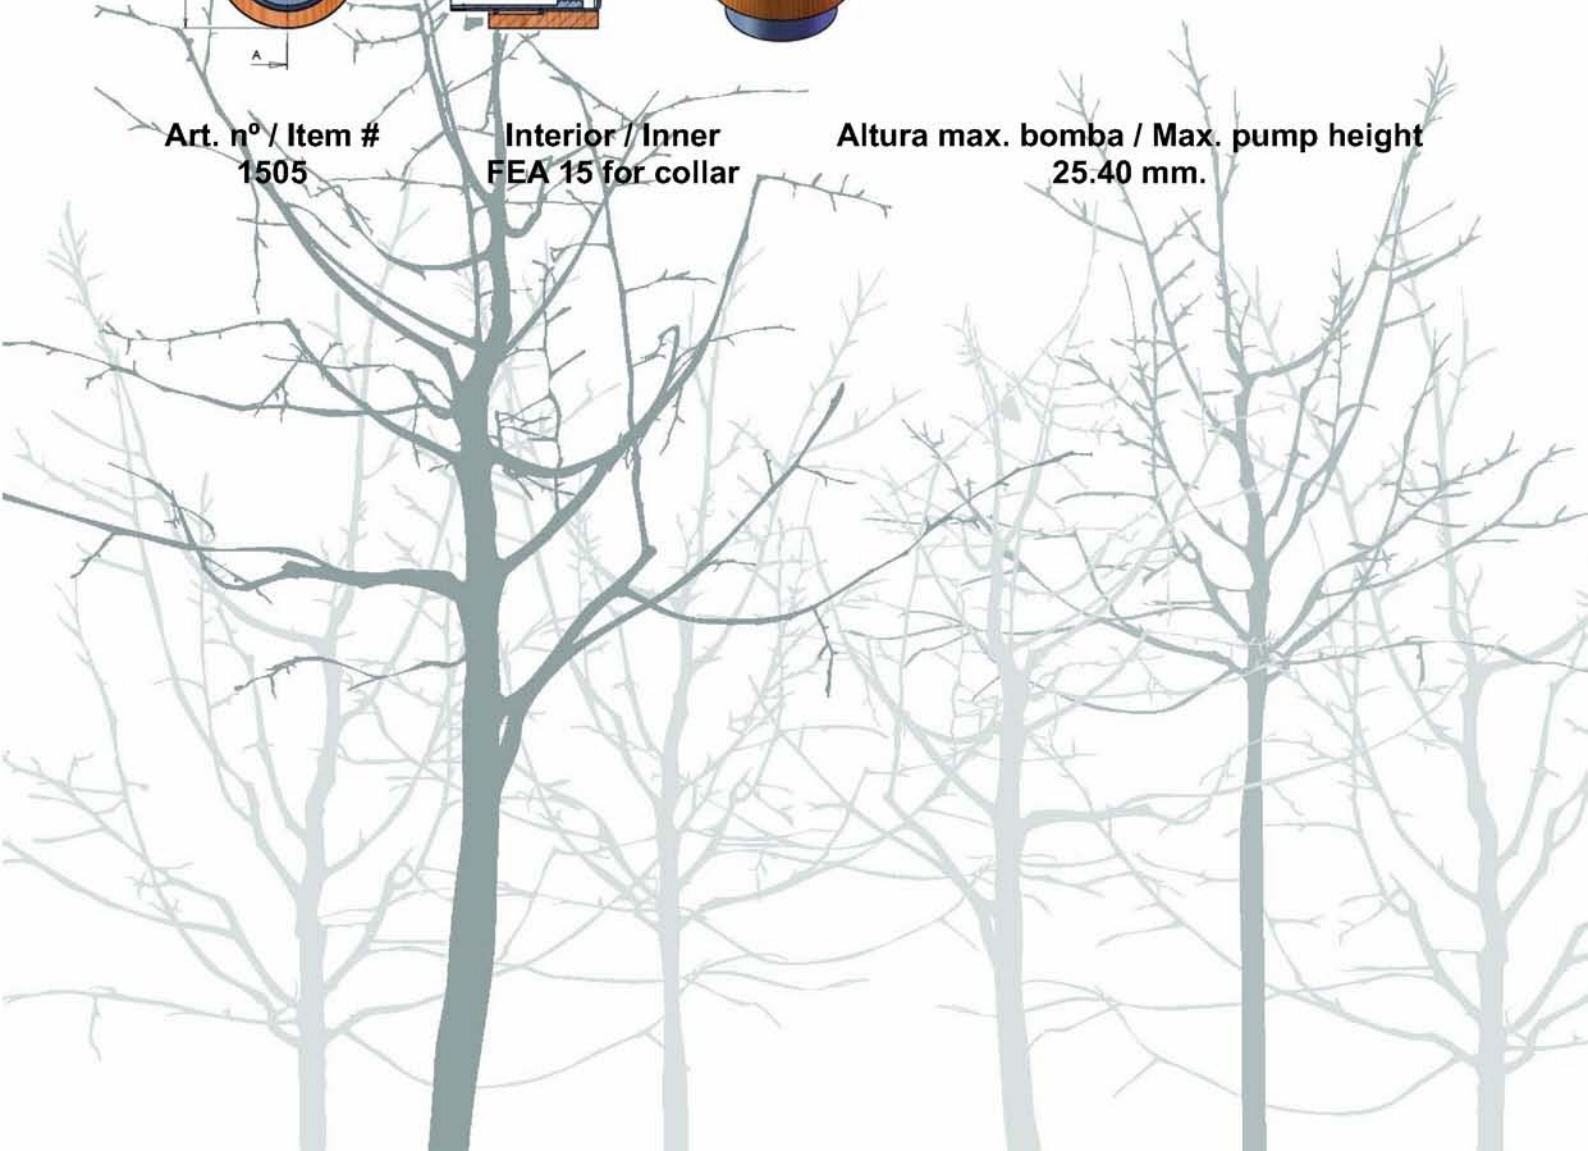

Art. n° / Item #
1505

Interior / Inner
FEA 15 for collar

Altura max. bomba / Max. pump height
25.40 mm.