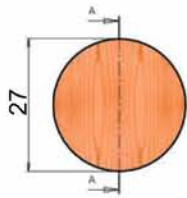

ABA Packaging Corporation

740 Blue Point Road, Holtsville, NY 11742
800-443-9799 631-758-4200
WWW.ABAPackaging.com

Art. nº / Item #
1580

Interior / Inner
FEA 15 for collar

Altura max. bomba / Max. pump height
23.50 mm.