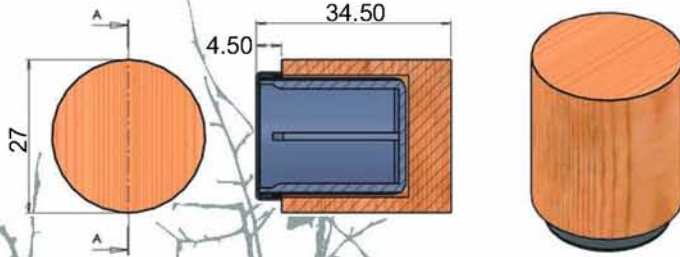

Art. nº / Item #
1521

Interior / Inner
FEA 15 for collar

Altura max. bomba / Max. pump height
24.50 mm.