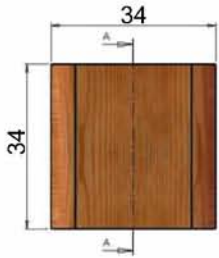

ABA Packaging Corporation

740 Blue Point Road, Holtsville, NY 11742
800-443-9799 631-758-4200
WWW.ABAPackaging.com