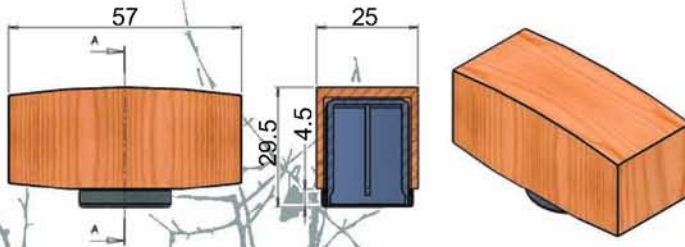

ABA Packaging Corporation

740 Blue Point Road, Holtsville, NY 11742
800-443-9799 631-758-4200
WWW.ABAPackaging.com

Art. nº / Item #
1524

Interior / Inner
FEA 15 for collar

Altura max. bomba / Max. pump height
24.50 mm.