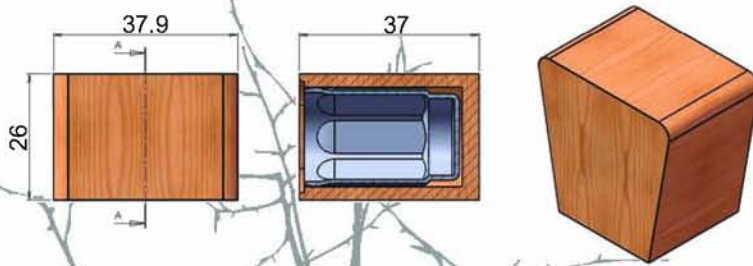

ABA Packaging Corporation

740 Blue Point Road, Holtsville, NY 11742
800-443-9799 631-758-4200
WWW.ABAPackaging.com

Art. nº / Item #
1540

Interior / Inner
FEA 15 for collar

Altura max. bomba / Max. pump height
30.00 mm.