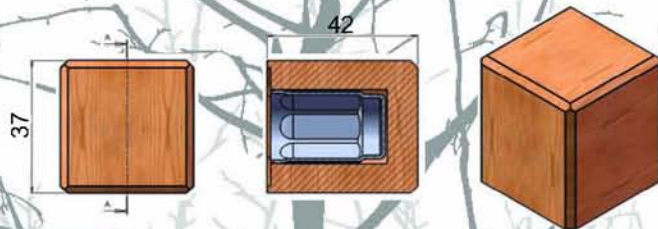

Art. nº / Item #
1562

Interior / Inner
FEA 15 for collar

Altura max. bomba / Max. pump height
30.00 mm.