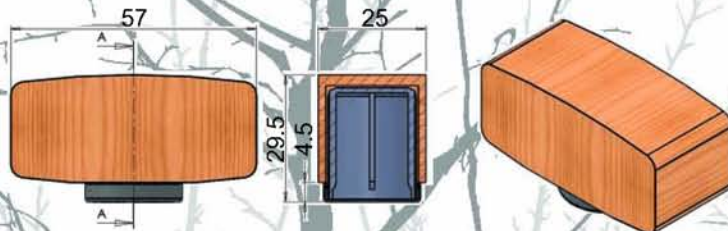

Art. nº / Item #
1526

Interior / Inner
FEA 15 for collar

Altura max. bomba / Max. pump height
24.50 mm.