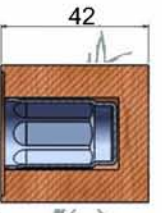

Art. nº / Item #
1565

Interior / Inner
FEA 15 for collar

Altura max. bomba / Max. pump height
30.00 mm.