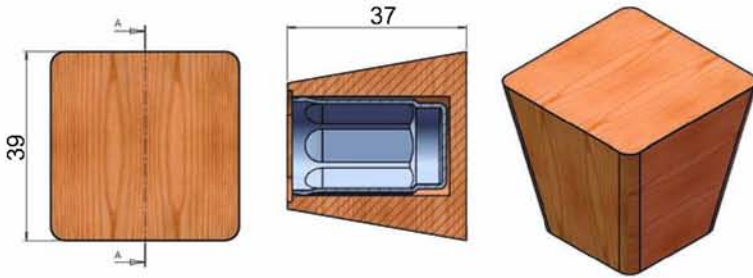

ABA Packaging Corporation

740 Blue Point Road, Holtsville, NY 11742
800-443-9799 631-758-4200
WWW.ABAPackaging.com

Art. nº / Item #
1540

Interior / Inner
FEA 15 for collar

Altura max. bomba / Max. pump height
30.00 mm.