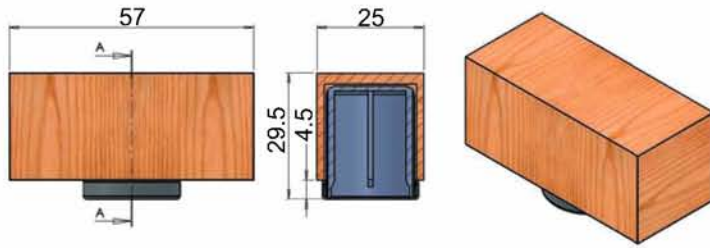

ABA Packaging Corporation

740 Blue Point Road, Holtsville, NY 11742
800-443-9799 631-758-4200
WWW.ABAPackaging.com

Art. nº / Item #
1524

Interior / Inner
FEA 15 for collar

Altura max. bomba / Max. pump height
24.50 mm.