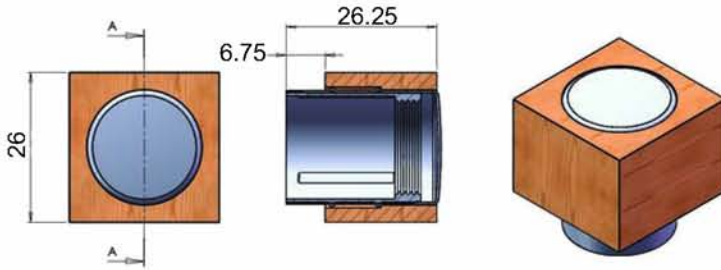

ABA Packaging Corporation

740 Blue Point Road, Holtsville, NY 11742
800-443-9799 631-758-4200
WWW.ABAPackaging.com