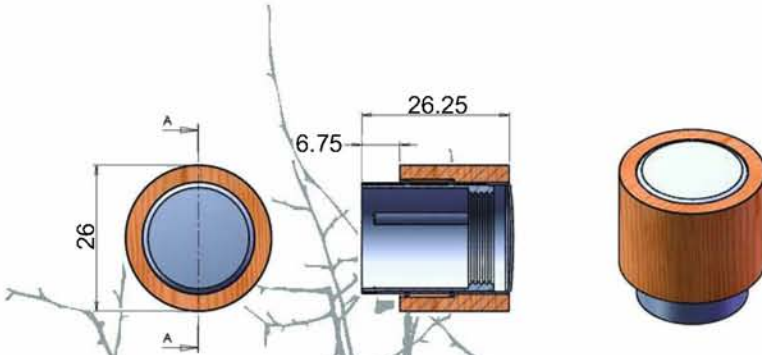

ABA Packaging Corporation

740 Blue Point Road, Holtsville, NY 11742
800-443-9799 631-758-4200
WWW.ABAPackaging.com

Art. n° / Item #
1504

Interior / Inner
FEA 15 for collar

Altura max. bomba / Max. pump height
25.40 mm.