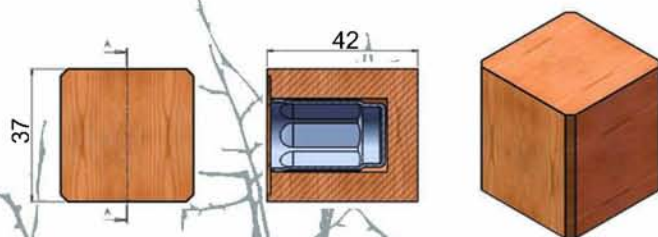

ABA Packaging Corporation

740 Blue Point Road, Holtsville, NY 11742
800-443-9799 631-758-4200
WWW.ABAPackaging.com

Art. nº / Item #
1560

Interior / Inner
FEA 15 for collar

Altura max. bomba / Max. pump height
30.00 mm.