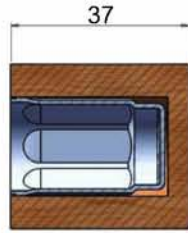

ABA Packaging Corporation

740 Blue Point Road, Holtsville, NY 11742
800-443-9799 631-758-4200
WWW.ABAPackaging.com