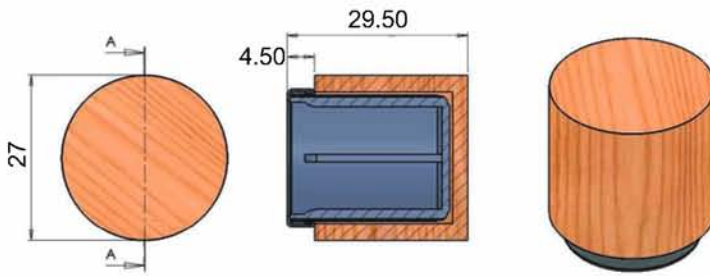

Art. n° / Item #
1505

Interior / Inner
FEA 15 for collar

Altura max. bomba / Max. pump height
25.40 mm.

ABA Packaging Corporation

740 Blue Point Road, Holtsville, NY 11742
800-443-9799 631-758-4200
WWW.ABAPackaging.com